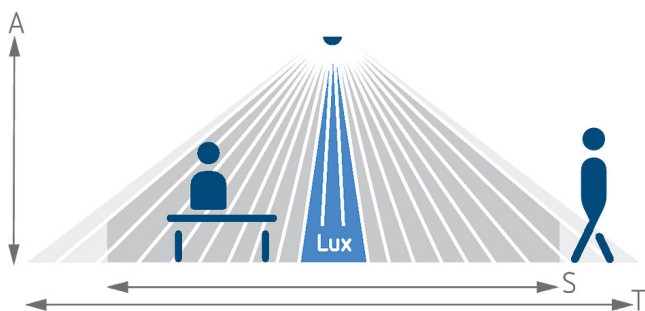

thePrema S360 KNX UP BK

Item no.: 2079502

Technical data

thePrema S360 KNX UP BK		thePrema S360 KNX UP BK	
Installation height	2 – 3.5 m	Light measurement	Mixed light measurement
Minimum height	> 1,7 m	Presence switch-off delay	10 s - 120 min
Measuring range brightness	5 – 3000 lx	Switch-on delay presence	10 s – 30 min / inactive
Detection angle	360°	Ambient temperature	0°C ... 50°C
Type of connection	KNX bus terminal	Detection range	49 m² (7,0 x 7,0 m)
Installation type	Ceiling installation	Colour	Black
Light switch-off delay	30 s – 60 min	Type of protection	IP 40 (when fitted)
Lamps	Energy saving lamps, fluorescent lamps, Incandescent/halogen lamps, LEDs		

Detection range for planning applications at a temperature of 21 °C

Mounting height (A)	Sitting (S)	Walking (T)
2 m	9 m² | 3 m x 3 m	20 m² | 4.5 m x 4.5 m ± 0.5 m
2.5 m	16 m² | 4 m x 4 m	36 m² | 6 m x 6 m ± 0.5 m
3 m	25 m² | 5 m x 5 m	49 m² | 7 m x 7 m ± 1 m
3.5 m		64 m² | 8 m x 8 m ± 1 m

Detection range according to Sensnorm IEC 63180

Mounting height (A)	Diagonally (T)	Head on to (R)	Sitting (S)
2.5 m	40 m² | 6.3 m x 6.3 m	22 m² | 4.7 m x 4.7 m	20 m² | 4.5 m x 4.5 m

Subject to technical changes and misprints

additional information at: www.theben.de/product/2079502

The load data are determined with exemplary selected illuminants and are therefore typical data due to the large number of available products.

04/01/2023

Page 2 of 4